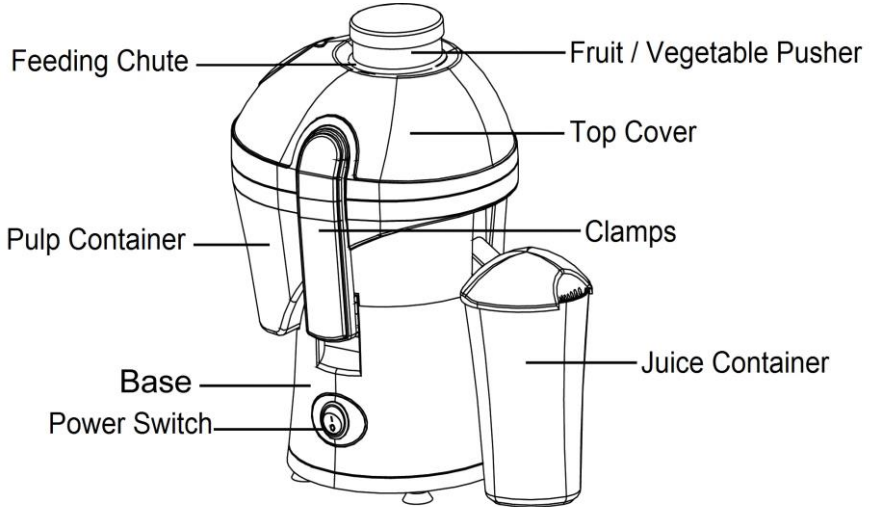

Parts Identification

Specifications

Model No.	CJX-SP480
Rated Voltage / Power	220-240V~
Rated Power	260W
Frequency	50Hz