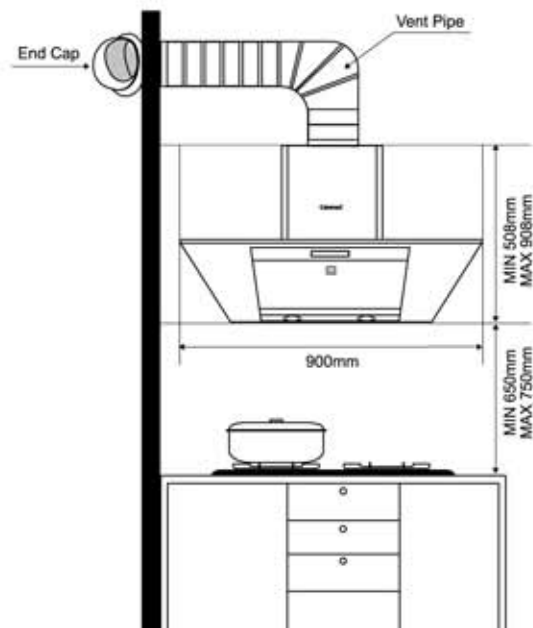

CMH-PE33ST

- Minimum hood distance above cooktop must not be less than 650mm. A maximum of 750mm above the cooktop is highly recommended for best capture of cooking impurities. Distance over 750mm above the cooktop is at the installer's and user's discretion - providing that ceiling height and flue length permit.

Built-In Hob Size

MODEL	CBH-G122E	CBH-PG22T / CBH-PG33T	CBH-PS125 / CBH-PS135	CBH-G866SF	CBH-G822ELC / CBH-G833ELC	CBH-S801SP	CBH-G855HP
PRODUCT DIMENSION (W X D X H) mm	800 x 490 x 75	860 x 520 x 65	750 x 450 x 66	800 x 480 x 60	860 x 500 x 65	710 x 400 x 66	780 x 450 x 90
BUILT-IN DIMENSION (W X D) mm	740 x 430	732 x 472	710 x 420	650 x 350	705 x 405	645 x 345	660 x 360
SAFETY DEVICE	YES	YES	YES	YES	NO	NO	NO

* It is advisable to use actual product for measurement prior to installation.