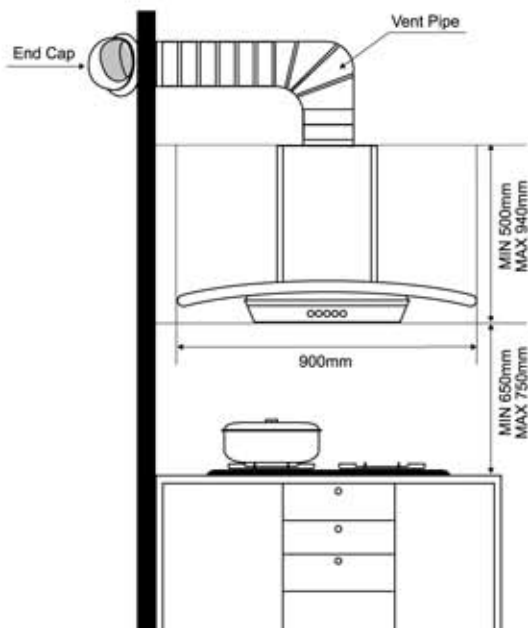

INSTALLATION DIAGRAM

Installation of Built-in Oven

- In order to ensure that the built-in appliance functions properly, the cabinet containing it must be appropriate. The figure above gives the dimensions of the cut-out for installation under the counter or in a wall cabinet unit.
- Above dimension apply to all Comell Built-in Oven models.

Installation of Chimney Hood

CMH-PC96G / CMH-PC388G

CMH-PE33ST

- Minimum hood distance above cooktop must not be less than 650mm. A maximum of 750mm above the cooktop is highly recommended for best capture of cooking impurities. Distance over 750mm above the cooktop is at the installer's and user's discretion - providing that ceiling height and flue length permit.

Built-In Hob Size

MODEL	CBH-G122E	CBH-PG22T / CBH-PG33T	CBH-PS125 / CBH-PS135	CBH-G866SF	CBH-G822ELC / CBH-G833ELC	CBH-S801SP	CBH-G855HP
PRODUCT DIMENSION (W X D X H) mm	800 x 490 x 75	860 x 520 x 65	750 x 450 x 66	800 x 480 x 60	860 x 500 x 65	710 x 400 x 66	780 x 450 x 90
BUILT-IN DIMENSION (W X D) mm	740 x 430	732 x 472	710 x 420	650 x 350	705 x 405	645 x 345	660 x 360
SAFETY DEVICE	YES	YES	YES	YES	NO	NO	NO

* It is advisable to use actual product for measurement prior to installation.