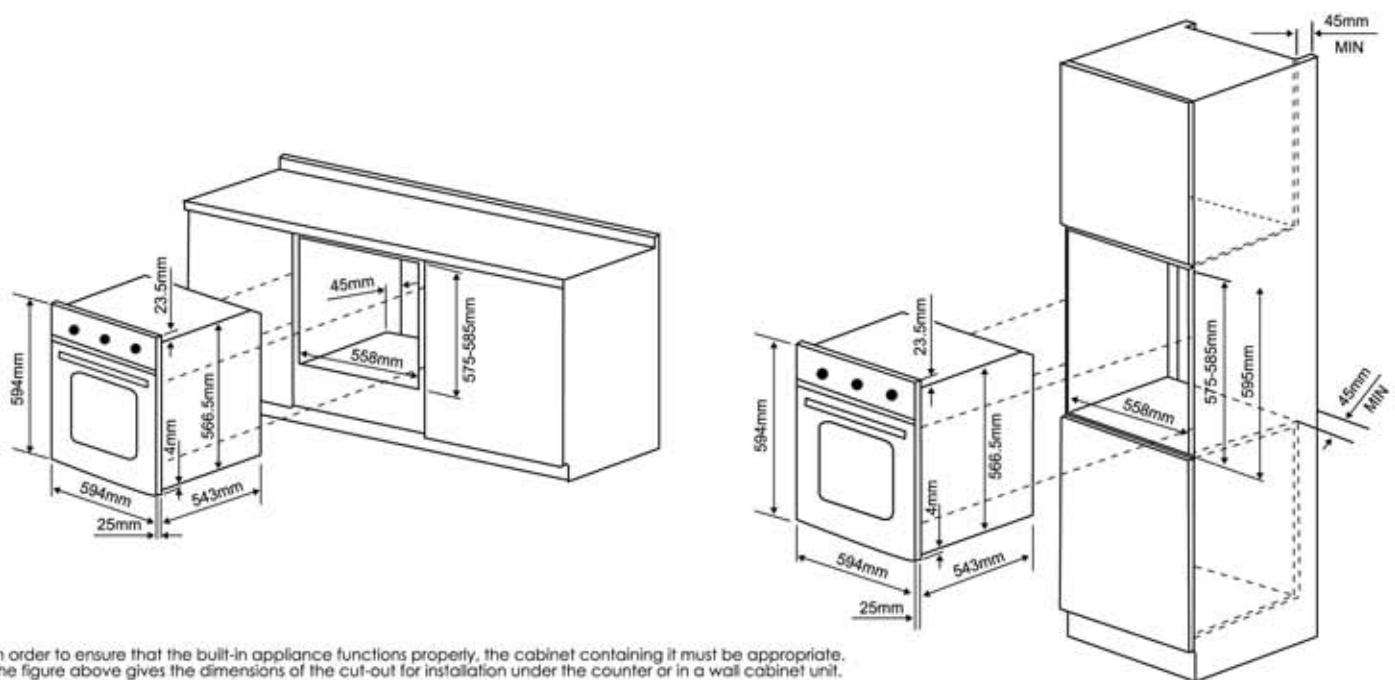

FREE GIFT

**CFZ-465E
Chest Freezer**
NOW RM 1,729.00
 WM (RCP RM 1,899.00)
NOW RM 1,839.00
 EM (RCP RM 2,019.00)

INSTALLATION DIAGRAM

Installation of Built-in Oven

- In order to ensure that the built-in appliance functions properly, the cabinet containing it must be appropriate. The figure above gives the dimensions of the cut-out for installation under the counter or in a wall cabinet unit.
- Above dimension apply to all Comell Built-in Oven models.

Built-In Hob Size

| MODEL | CBH-G122E | CBH-PG22T / CBH-PG33T | CBH-PS125 / CBH-PS135 | CBH-G866SF | CBH-G822ELC / CBH-G833ELC | CBH-S801SP | CBH-G855HP |
|-------------------------------------|----------------|--------------------------|--------------------------|----------------|------------------------------|----------------|----------------|
| PRODUCT DIMENSION (W X D X H) mm | 800 x 490 x 75 | 860 x 520 x 65 | 750 x 450 x 66 | 800 x 480 x 60 | 860 x 500 x 65 | 710 x 400 x 66 | 780 x 450 x 90 |
| BUILT-IN DIMENSION (W X D) mm | 740 x 430 | 732 x 472 | 710 x 420 | 650 x 350 | 705 x 405 | 645 x 345 | 660 x 360 |
| SAFETY DEVICE | YES | YES | YES | YES | NO | NO | NO |