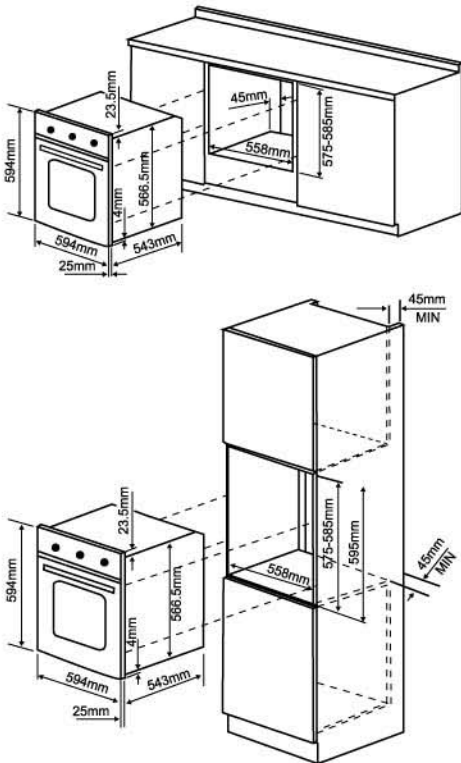

## Installation of Built-in Oven

• In order to ensure that the built-in appliance functions properly, the cabinet containing it must be appropriate. The figure above gives the dimensions of the cut-out for installation under the counter or in a wall cabinet unit.  
 • Above dimension apply to all Cornell Built-in Oven models.

## Built-in Hob Size

**MODEL** : CBH-G7802CL  
**Product Dimension** : 780 x 450 x 65 (W X D X H) mm  
**Built-in Dimension** : 675 x 375 (W X D) mm  
**Safety Device** : NO  
**Flame Output** : 4.5kW

**MODEL** : CBH-G833ELC  
**Product Dimension** : 860 x 500 x 65 (W X D X H) mm  
**Built-in Dimension** : 705 x 405 (W X D) mm  
**Safety Device** : NO  
**Flame Output** : 4.0kW(L/R), 1.1kW (C)