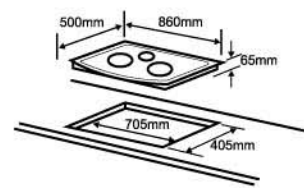

\* It is advisable to use actual product for measurement prior to installation.

## Built-in Hob Size

**MODEL** : CBH-G7802CL  
**Product Dimension** : 780 x 450 x 65 (W X D X H) mm  
**Built-in Dimension** : 675 x 375 (W X D) mm  
**Safety Device** : NO  
**Flame Output** : 4.5kW

**MODEL** : CBH-G833ELC  
**Product Dimension** : 860 x 500 x 65 (W X D X H) mm  
**Built-in Dimension** : 705 x 405 (W X D) mm  
**Safety Device** : NO  
**Flame Output** : 4.0kW(L/R), 1.1kW (C)

**MODEL** : CBH-G866SF  
**Product Dimension** : 800 x 480 x 60 (W X D X H) mm  
**Built-in Dimension** : 650 x 350 (W X D) mm  
**Safety Device** : YES  
**Flame Output** : 4.2kW

\* All offer prices excluding installation • Promotion while stocks last • Offer and specifications are subject to change without prior notice.