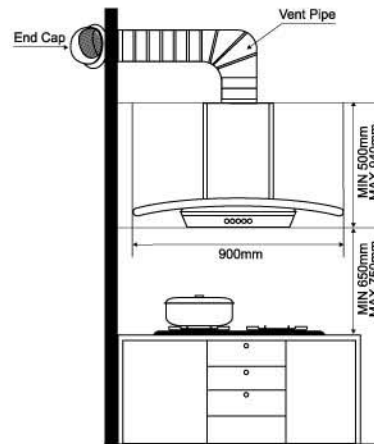

Installation of Chimney Hood

CMH-PC96G / CMH-PC388G