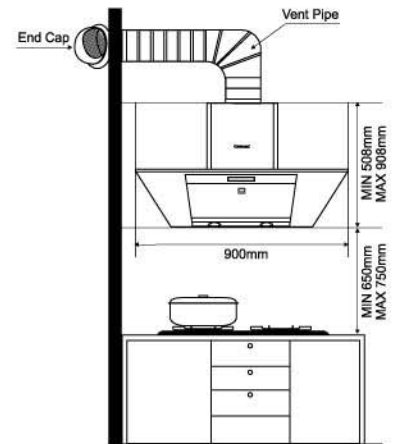

CMH-PE33ST

• Minimum hood distance above cooktop must not be less than 650mm. A maximum of 750mm above the cooktop is highly recommended for best capture of cooking impurities. Distance over 750mm above the cooktop is at the installer's and user's discretion - providing that ceiling height and flue length permit.