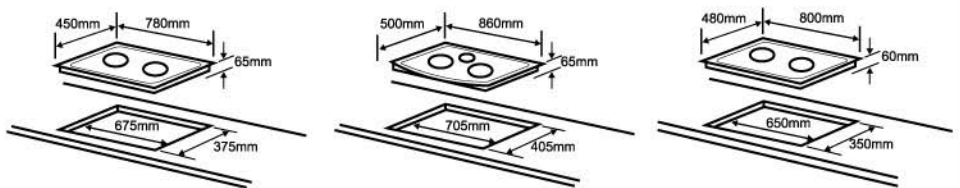

Installation of Built-in Oven

• In order to ensure that the built-in appliance functions properly, the cabinet containing it must be appropriate. The figure above gives the dimensions of the cut-out for installation under the counter or in a wall cabinet unit.
• Above dimension apply to all Cornell Built-in Oven models.

Installation of Chimney Hood

CMH-PC96G / CMH-PC388G

CMH-PE33ST

* Minimum hood distance above cooktop must not be less than 650mm. A maximum of 750mm above the cooktop is highly recommended for best capture of cooking impurities. Distance over 750mm above the cooktop is at the installer's and user's discretion - providing that ceiling height and flue length permit.

Built-in Hob Size

MODEL : CBH-G7802CL
Product Dimension : 780 x 450 x 65 (W X D X H) mm
Built-in Dimension (W X D) mm : 675 x 375
Safety Device : NO
Flame Output : 4.5kW

MODEL : CBH-G833ELC
Product Dimension : 860 x 500 x 65 (W X D X H) mm
Built-in Dimension (W X D) mm : 705 x 405
Safety Device : NO
Flame Output : 4.0kW(L/R), 1.1kW (C)