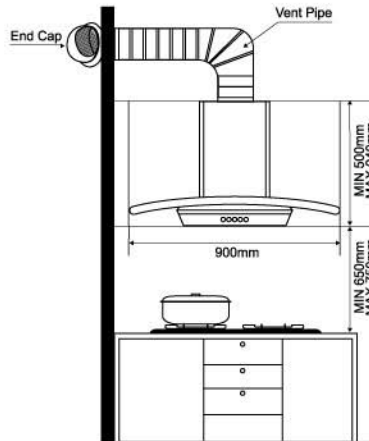

Installation of Chimney Hood

CMH-PC96G / CMH-PC388G