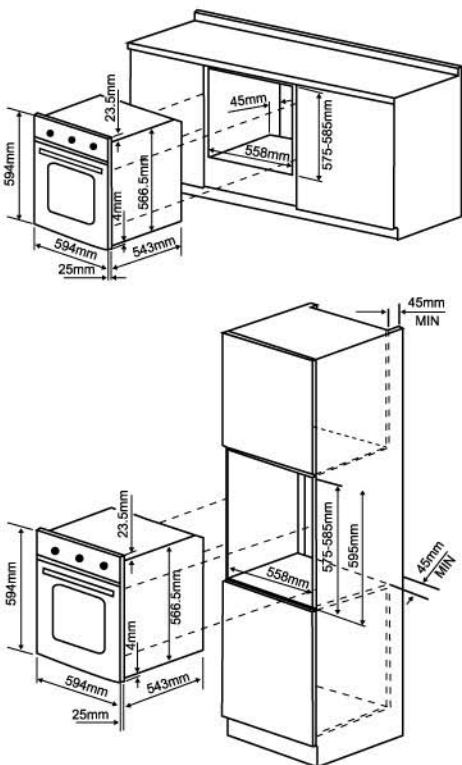

Installation of Built-in Oven

• In order to ensure that the built-in appliance functions properly, the cabinet containing it must be appropriate. The figure above gives the dimensions of the cut-out for installation under the counter or in a wall cabinet unit.
• Above dimension apply to all Cornell Built-in Oven models.

Built-in Hob Size

MODEL : CBH-G7802CL
Product Dimension : 780 x 450 x 65 (W X D X H) mm
Built-in Dimension (W X D) mm : 675 x 375
Safety Device : NO
Flame Output : 4.5kW

MODEL : CBH-G833ELC
Product Dimension : 860 x 500 x 65 (W X D X H) mm
Built-in Dimension (W X D) mm : 705 x 405
Safety Device : NO
Flame Output : 4.0kW(L/R), 1.1kW (C)