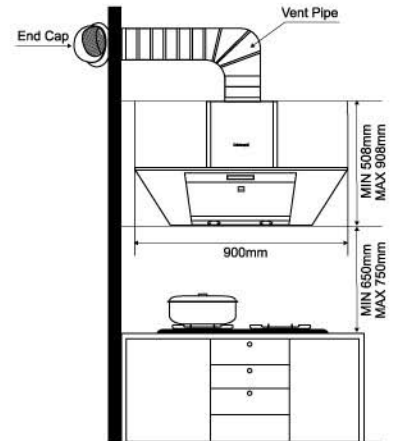

Installation of Built-in Oven

• In order to ensure that the built-in appliance functions properly, the cabinet containing it must be appropriate. The figure above gives the dimensions of the cut-out for installation under the counter or in a wall cabinet unit.
• Above dimension apply to all Cornell Built-in Oven models.

Installation of Chimney Hood

CMH-PC96G / CMH-PC388G

CMH-PE33ST

* Minimum hood distance above cooktop must not be less than 650mm. A maximum of 750mm above the cooktop is highly recommended for best capture of cooking impurities. Distance over 750mm above the cooktop is at the installer's and user's discretion - providing that ceiling height and flue length permit.

Built-in Hob Size

MODEL : CBH-G7802CL
Product Dimension : 780 x 450 x 65 (W X D X H) mm
Built-in Dimension (W X D) mm : 675 x 375
Safety Device : NO
Flame Output : 4.5kW

MODEL : CBH-G833ELC
Product Dimension : 860 x 500 x 65 (W X D X H) mm
Built-in Dimension (W X D) mm : 705 x 405
Safety Device : NO
Flame Output : 4.0kW(L/R), 1.1kW (C)