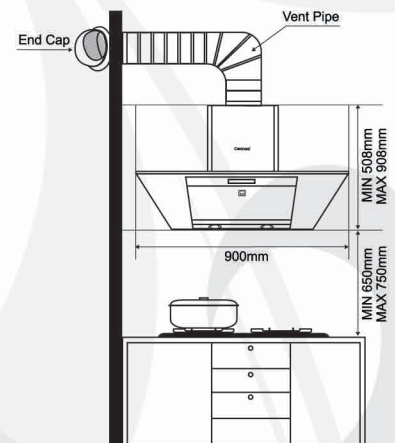

CMH-PE33ST