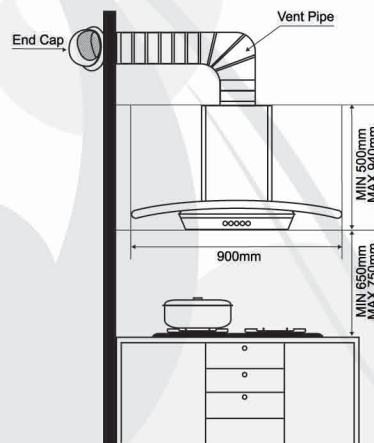

Installation of Chimney Hood

CMH-PC388G / CMH-PC96G / CMH-PE43SP