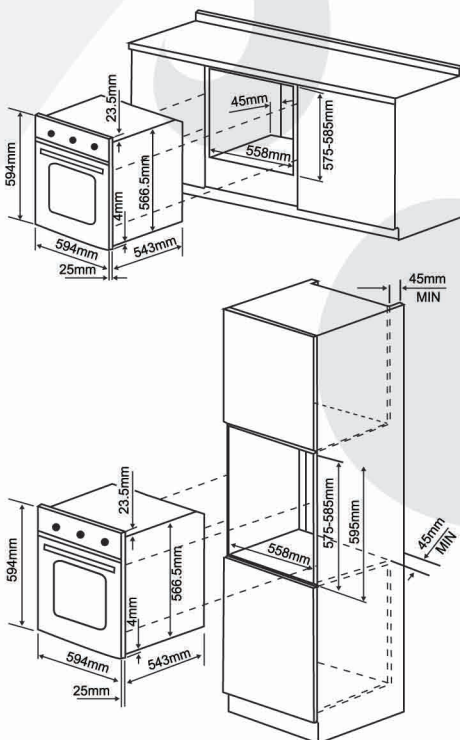

Installation of Built-in Oven