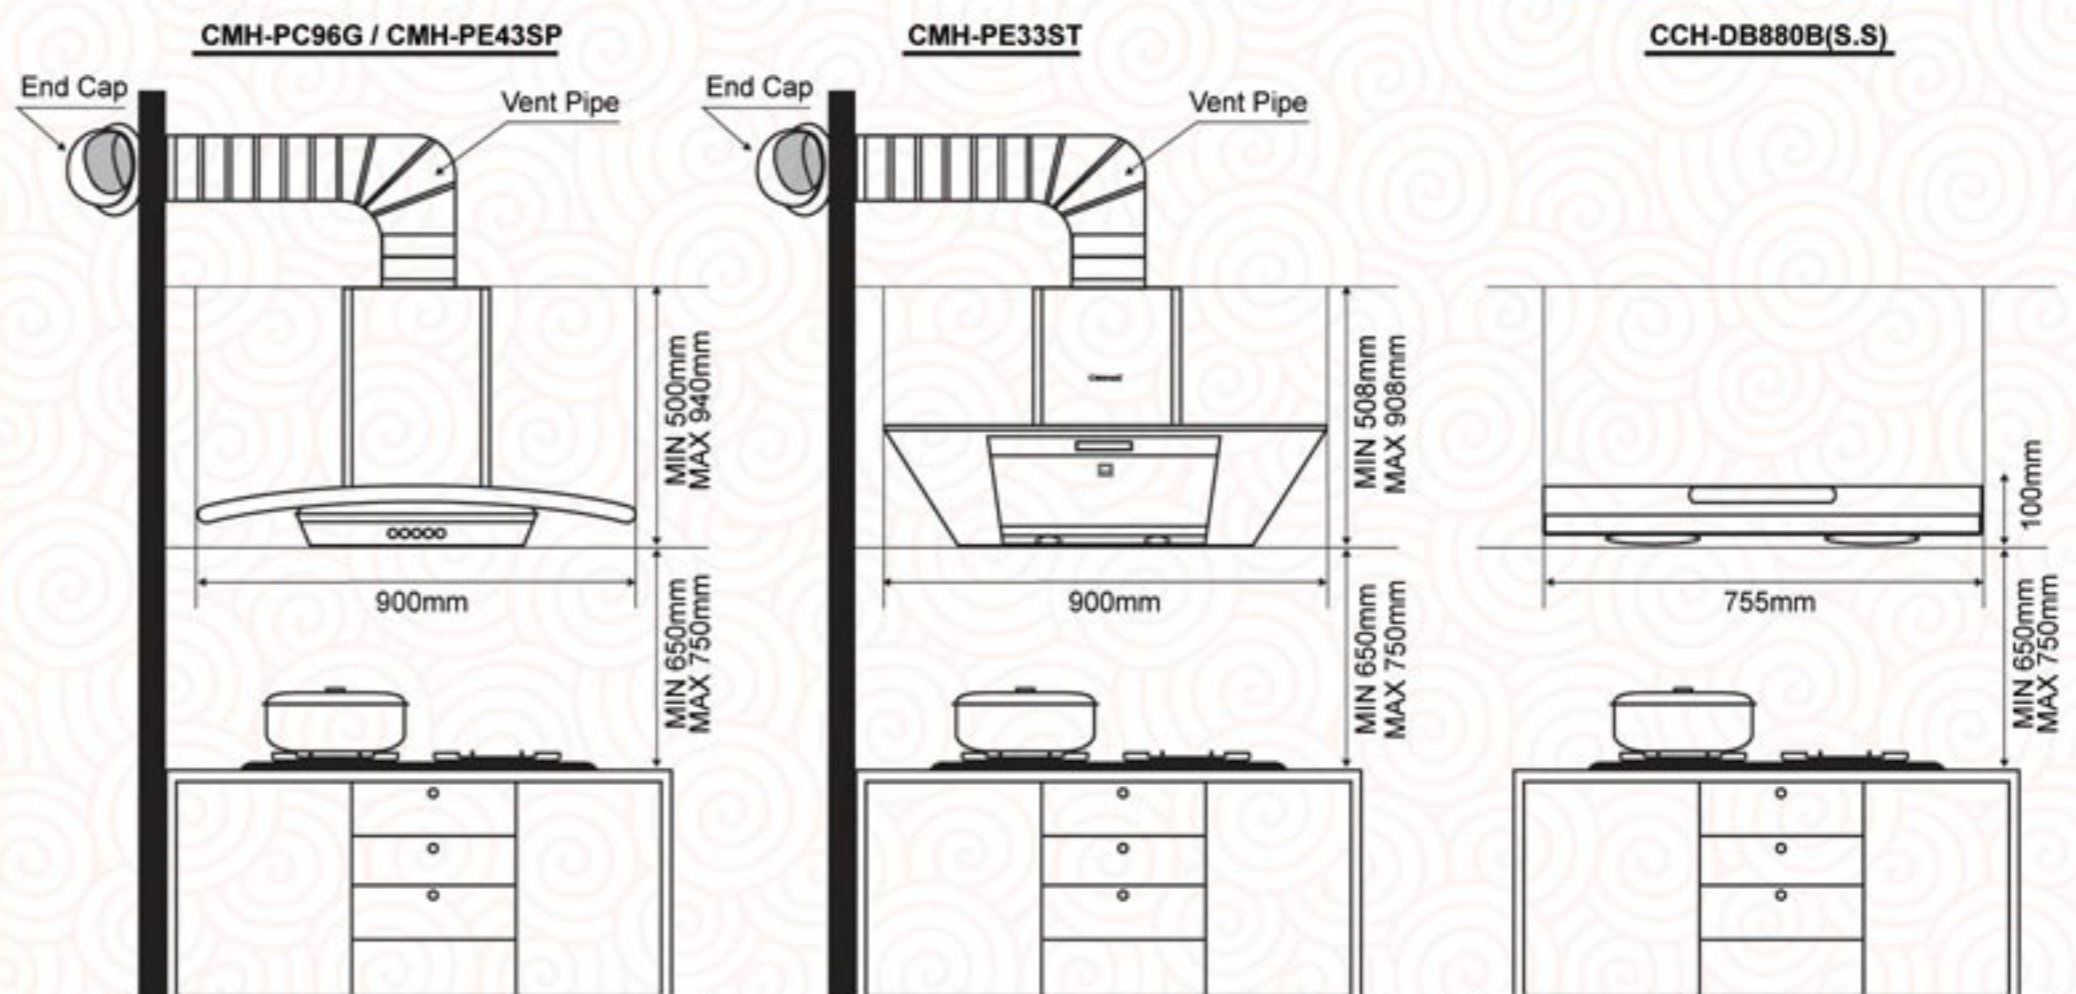

Installation of Chimney Hood

- Minimum hood distance above cooktop must not be less than 650mm. A maximum of 750mm above the cooktop is highly recommended for best capture of cooking impurities. Distance over 750mm above the cooktop is at the installer's and user's discretion - providing that ceiling height and flue length permit.

Built-in Hob Size

MODEL	CBH-G866SF	CBH-G8311Pa	CBH-G7802CL	CBH-S801SP
PRODUCT DIMENSION (W X D X H) mm	800 x 480 x 60	780 x 480 x 65	780 x 450 x 65	710 x 400 x 66
BUILT-IN DIMENSION (W X D) mm	650 x 350	675 x 375	675 x 375	645 x 345
SAFETY DEVICE	YES	NO	NO	NO
FLAME OUTPUT (kW)	4.2	3.8	4.5	3.6
Trivet	Enamel Coated	Enamel Coated	Enamel Coated	Enamel Coated

* It is advisable to use actual product for measurement prior to installation.

* All offer prices excluding installation • Promotion while stocks last • Offer and specifications are subject to change without prior notice.