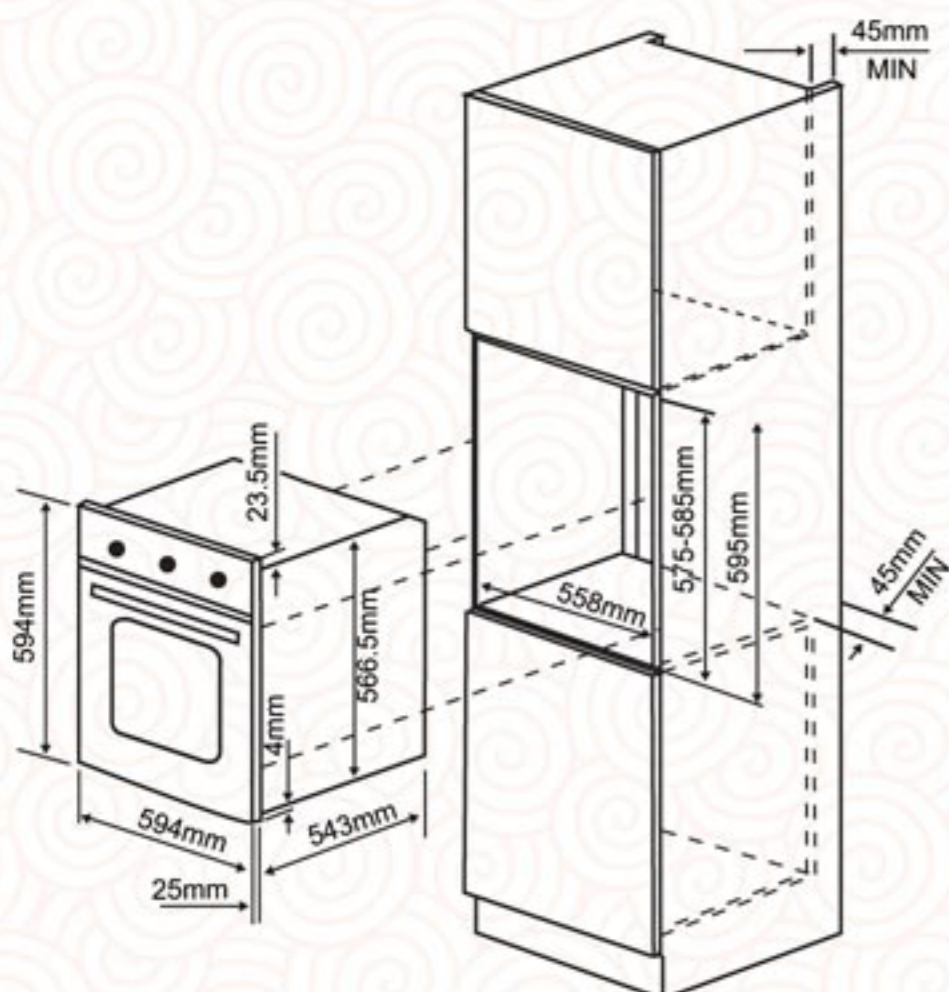

Installation of Built-in Oven

- In order to ensure that the built-in appliance functions properly, the cabinet containing it must be appropriate. The figures above give the dimensions of the cut-out for installation under the counter and in a wall cabinet unit.
- The above dimensions apply to all Cornell Built-in Oven models.

Built-in Hob Size

MODEL	CBH-G866SF	CBH-G8311Pa	CBH-G7802CL	CBH-S801SP
PRODUCT DIMENSION (W X D X H) mm	800 x 480 x 60	780 x 480 x 65	780 x 450 x 65	710 x 400 x 66
BUILT-IN DIMENSION (W X D) mm	650 x 350	675 x 375	675 x 375	645 x 345
SAFETY DEVICE	YES	NO	NO	NO
FLAME OUTPUT (kW)	4.2	3.8	4.5	3.6
Trivet	Enamel Coated	Enamel Coated	Enamel Coated	Enamel Coated