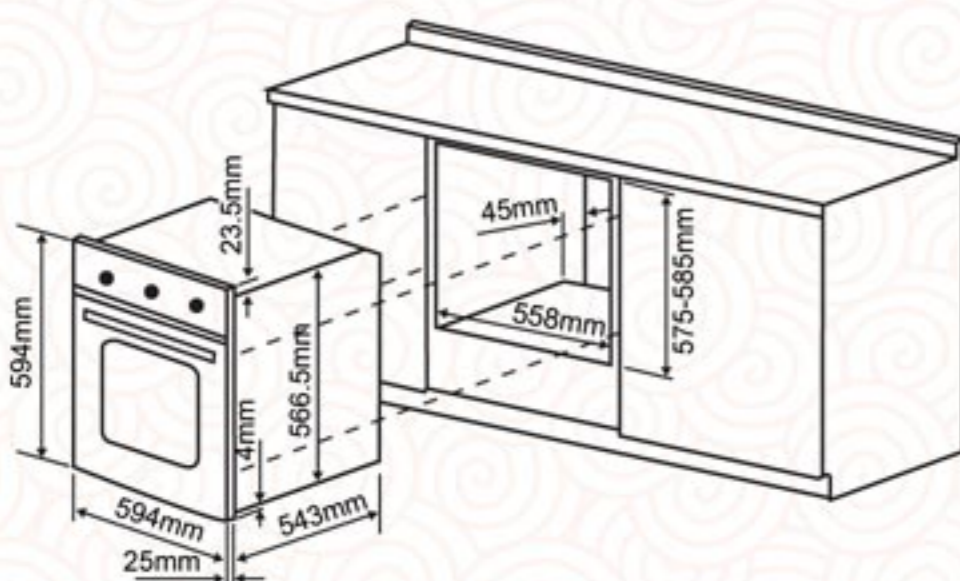

Installation of Built-in Oven

- In order to ensure that the built-in appliance functions properly, the cabinet containing it must be appropriate. The figures above give the dimensions of the cut-out for installation under the counter and in a wall cabinet unit.
- The above dimensions apply to all Cornell Built-in Oven models.